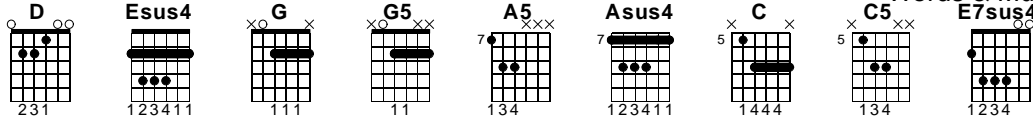

Come As You Are

YOURGUITARWORKSHOP.COM

Artist: Nirvana
Album: Nevermind

Words & Music by Kurt Cobain

Tune down 1 step

- ①= D ④= C
- ②= A ⑤= G
- ③= F ⑥= D

$\text{♩} = 120$

Intro & Verse

E-Gt

Measures 1-5 of the Intro & Verse. The guitar part is in 4/4 time. Measure 1 is a whole rest. Measures 2-5 contain a melodic line on the treble clef and a bass line on the bass clef. Chords indicated are D at measure 5.

Pre-Chorus

Esus4 G Esus4 G5

Measures 6-9 of the Pre-Chorus. The guitar part features a melodic line on the treble clef and a bass line on the bass clef. Chords indicated are Esus4, G, Esus4, and G5.

Chorus

A5 Asus4 C C5

Measures 10-12 of the Chorus. The guitar part features a melodic line on the treble clef and a bass line on the bass clef. Chords indicated are A5, Asus4, C, and C5.